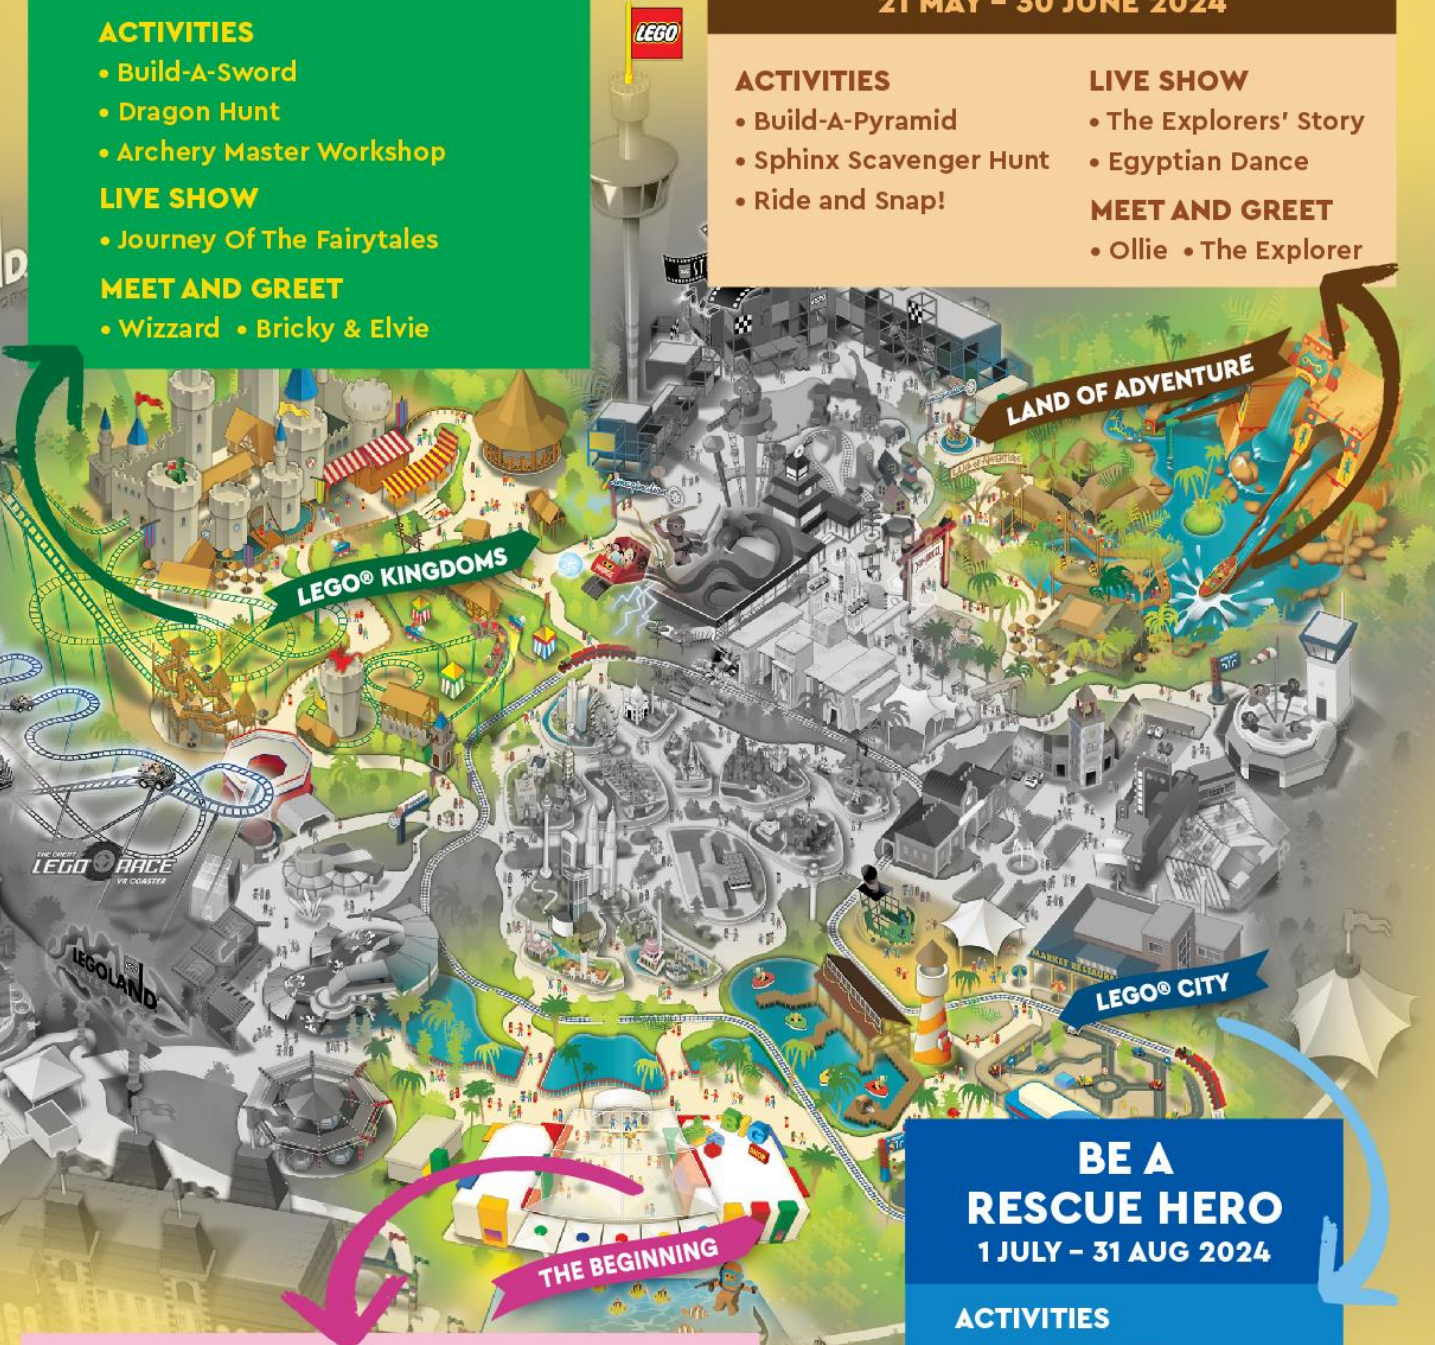

1 - 30 SEPT 2024

ACTIVITIES

- Build-A-Sword
- Dragon Hunt
- Archery Master Workshop

LIVE SHOW

- Journey Of The Fairytales

MEET AND GREET

- Wizzard • Bricky & Elvie

BE AN ADVENTURER

21 MAY - 30 JUNE 2024

ACTIVITIES

- Build-A-Pyramid
- Sphinx Scavenger Hunt
- Ride and Snap!

LIVE SHOW

- The Explorers' Story
- Egyptian Dance

MEET AND GREET

- Ollie • The Explorer

BRICKFEST

ACTIVITIES

- Racer's Workshop
- Minifigure Trading Station
- Brickfest Playground
- LEGO Bricks Class
- Fun With Crafts

BE A RESCUE HERO

1 JULY - 31 AUG 2024

ACTIVITIES

- Hero Academy
- Lost & Found

LIVE SHOW

BE AN ADVENTURER

21 MAY – 30 JUNE 2024

LIVE SHOW

THE EXPLORERS' STORY

The Beginning Stage

EGYPTIAN DANCE

Opposite of Lost Kingdom Adventure, Land Of Adventure

LEGO® BRICKS CLASS